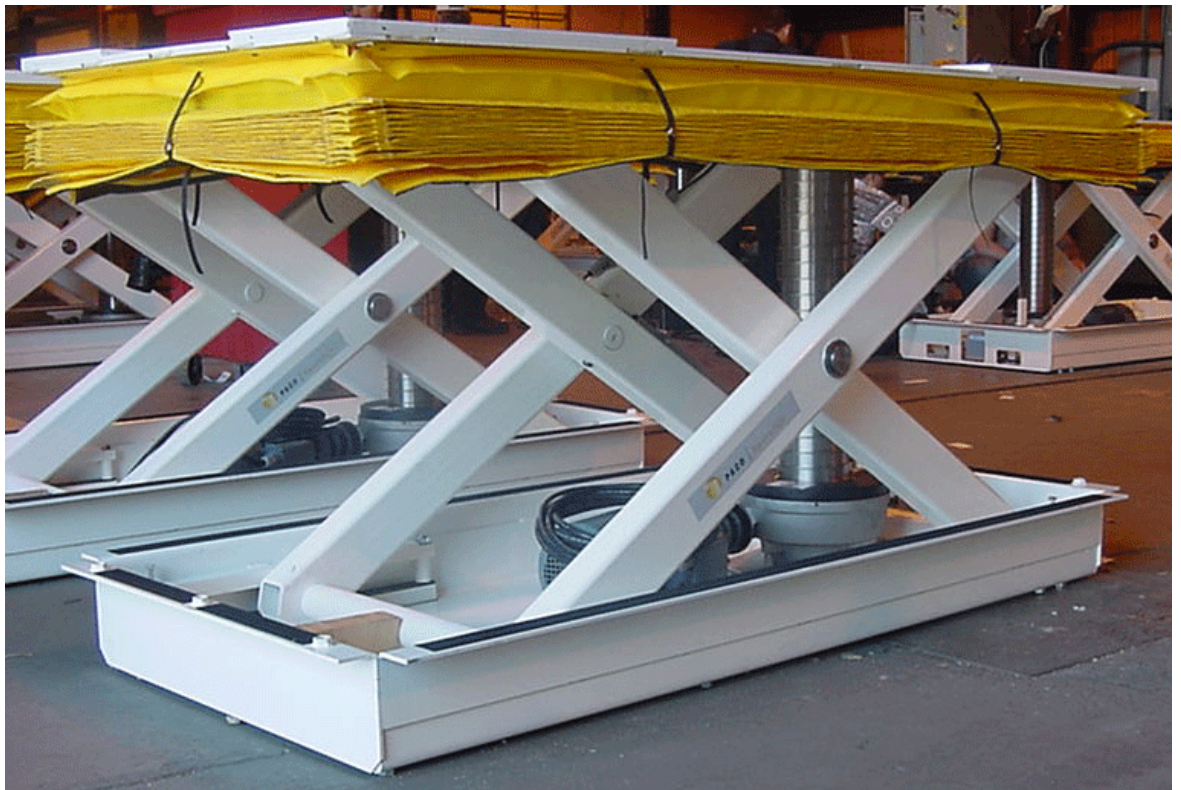

PACO

Spiralift

SKILLET LIFTER

STABLE & DURABLE
“NO-WELD” CONSTRUCTION
MAINTENANCE FREE ACTUATOR & BEARINGS
EASILY CUSTOMIZABLE FOR ANY SKILLET
PLATFORM

- Dynamic capacity : up to 2500kg
- Travel : 1.0 m
- Outside dimensions: 2 m Length x 1 m Width
- Closed Height: 302 mm or less
- Skillet platform: Hyundai
- End user: Hvundai Motor Corp.